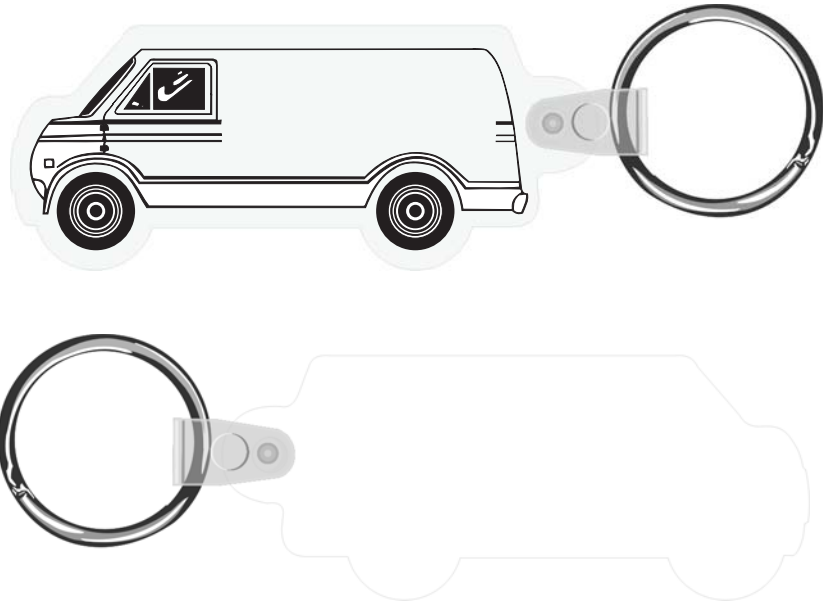

Item number: 27080
Item description:
Van Key Fob

Please be mindful that any type smaller than 6 pt. may not print well.
If your art contains letters smaller than this size, and the proof is approved, we are not responsible for poor imprint quality.

(6 pt.)

***Thank you for
your business!***

THE DOTTED LINE REPRESENTS THE MAXIMUM IMPRINT AREA. IT DOES NOT PRINT.